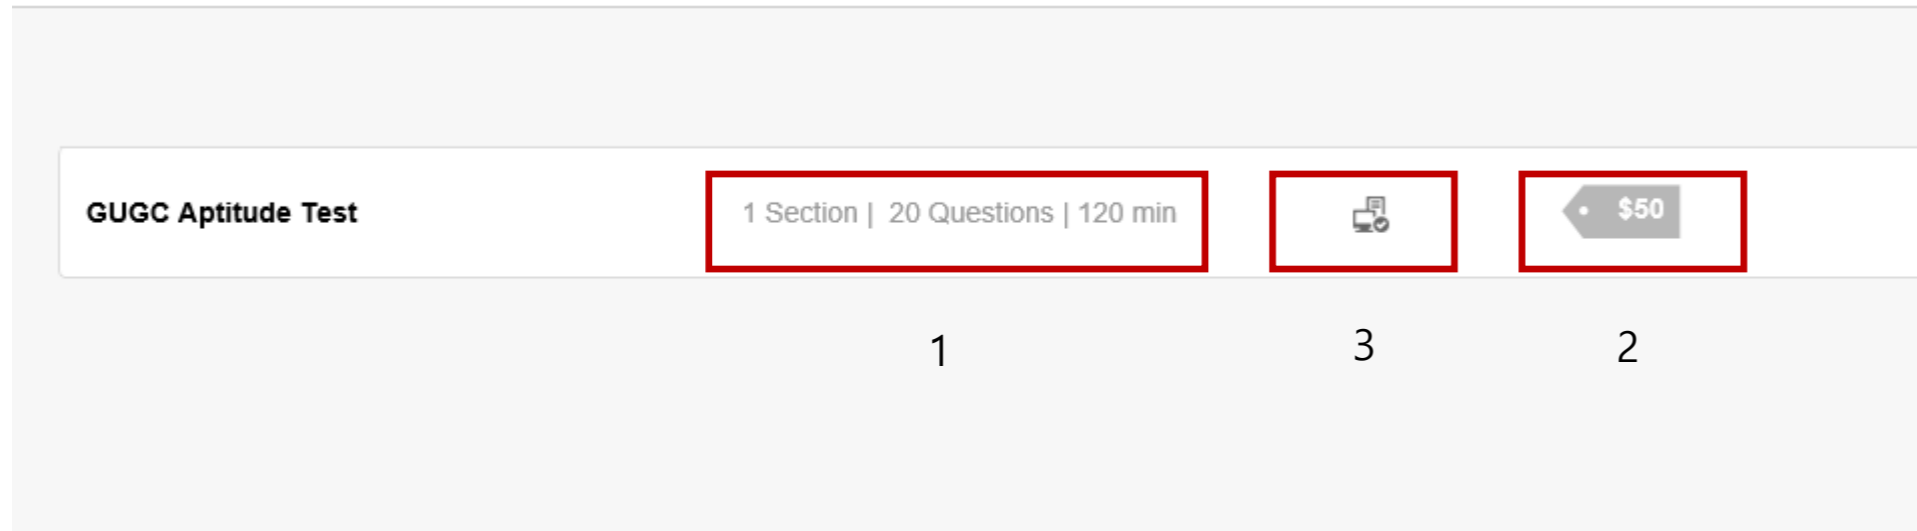

3. 계정생성 완료

1. 계정생성 완료 후 120분 동안 1개의 시험을 볼 수 있는 창으로 위와 같이 이동
2. 횟수 제한은 없으나 매 시험 시 $50 비용 발생
3. 컴퓨터에서 프로그램 운영체제 호환가능한지 체크 필수